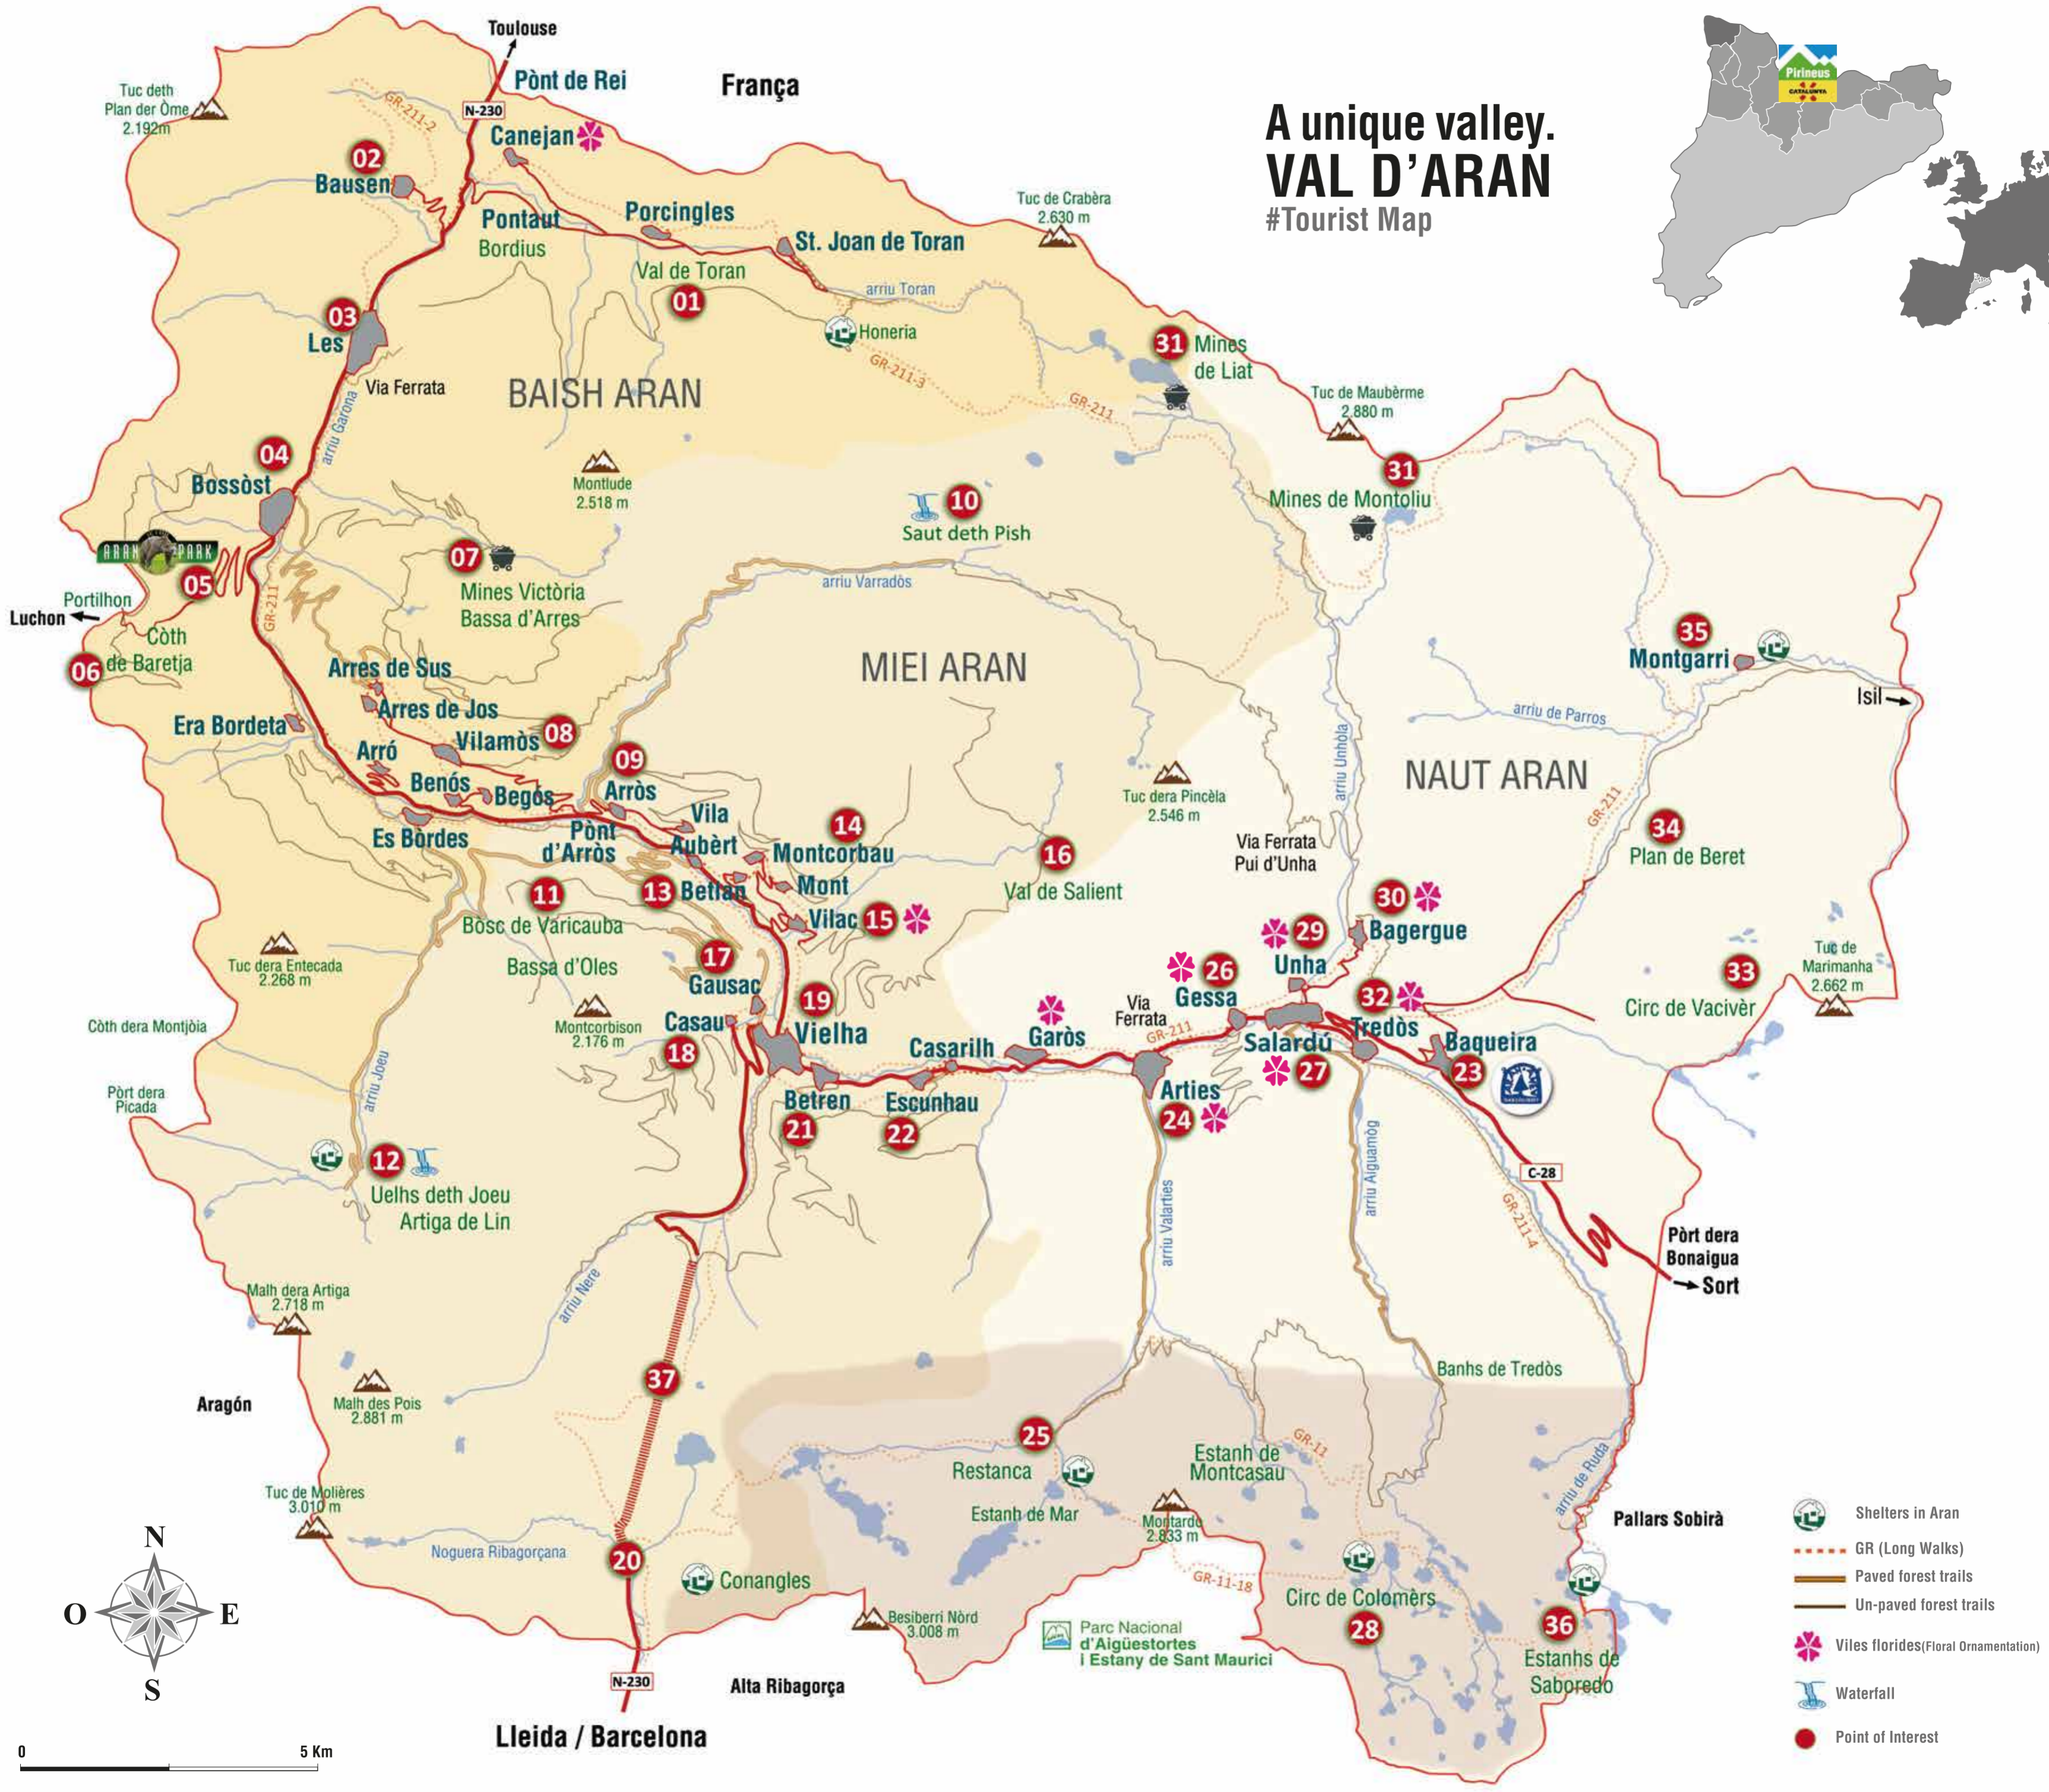

# A unique valley. VAL D'ARAN

#Tourist Map

- Shelters in Aran
- GR (Long Walks)
- Paved forest trails
- Un-paved forest trails
- Viles florides (Floral Ornamentation)
- Waterfall
- Point of Interest

Lleida / Barcelona